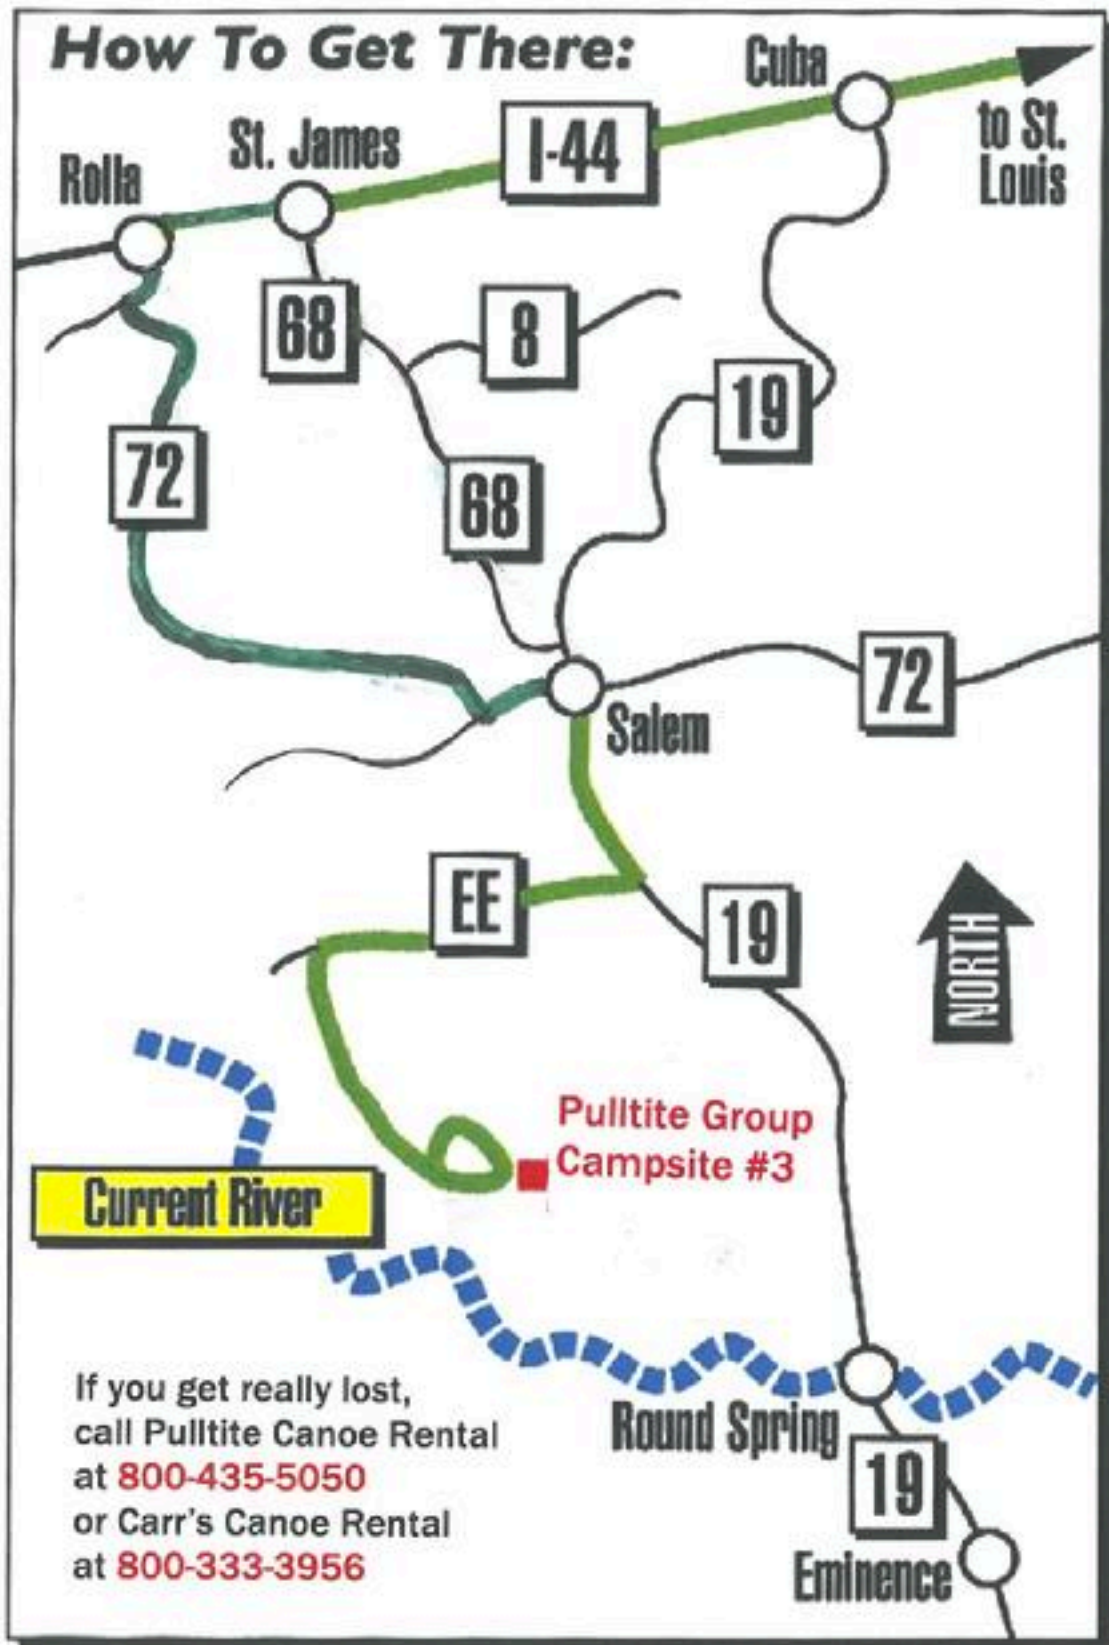

## How To Get There:

If you get really lost,  
call Pulltite Canoe Rental  
at **800-435-5050**  
or Carr's Canoe Rental  
at **800-333-3956**